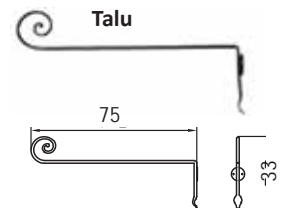

Dimension/cm

100, 120, 140, 160, 180
200, 210, 220

40/35/45

75/33

135/500