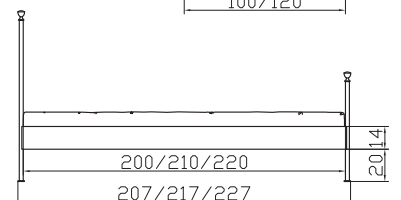

Dimension/cm

100, 120, 140, 160, 180
200, 210, 220

40/35/45

75/33

135/500