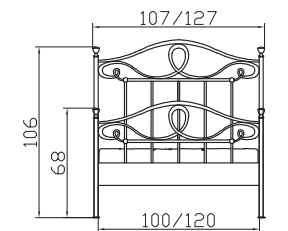

Dimension/cm

100, 120, 140, 160, 180
200, 210, 220

40/35/45

75/33

135/500